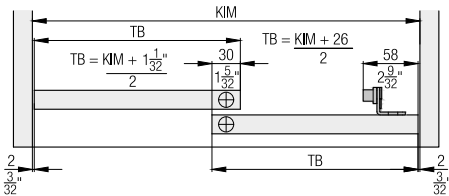

Soft close

Adapter soft close must be ordered separately

	No.
Soft close, up to 18 kg (40 lbs.), with wide follower, 2 pieces	055.3091.071
Soft close, 18–40 kg (40–88 lbs.), with wide follower, 2 pieces	055.3091.073

Set consisting of:

	055.3091.071	055.3091.073	No.
Soft close, left, up to 18 kg (40 lbs.)	1		055.3090.071
Soft close, right, up to 18 kg (40 lbs.)	1		055.3090.072
Follower, for soft close, right, plastic, gray	1	1	055.3040.071
Follower, for soft close, left, plastic, gray	1	1	055.3040.072
Fillister head screw, 4x16 mm, steel, zinc-plated	6	6	600.0000.166
Countersunk head screw, 4x30 mm, steel, zinc-plated	4	4	600.0000.439
Soft close, left, 18–40 kg (40–88 lbs.)			1 055.3090.073
Soft close, right, 18–40 kg (40–88 lbs.)			1 055.3090.074

Adapter soft close for No. 055.3091.071 and 055.3091.073

	No.
Adapter set, for soft close	055.3043.073

Set consisting of:

	055.3043.073	No.
Adapter, for soft close, exterior door, steel, zinc-plated	1	055.0133.101
Adapter, for soft close, interior door, steel, zinc-plated	1	055.0128.101
Rounded head screw, M4x8 mm, steel, zinc-plated	6	759.0408.108
Fillister head screw, 4x16 mm, steel, zinc-plated	8	600.0000.166
Rubber buffer, plastic, grey	1	025.0107.001

Accessories

	No.
Clip-on component, for wooden panel, every 500 mm (1'7 11/16\"), aluminum, pre-drilled	056.3039.001
Door centering, for 2 doors, plastic, anthracite	053.3207.071

Calculations