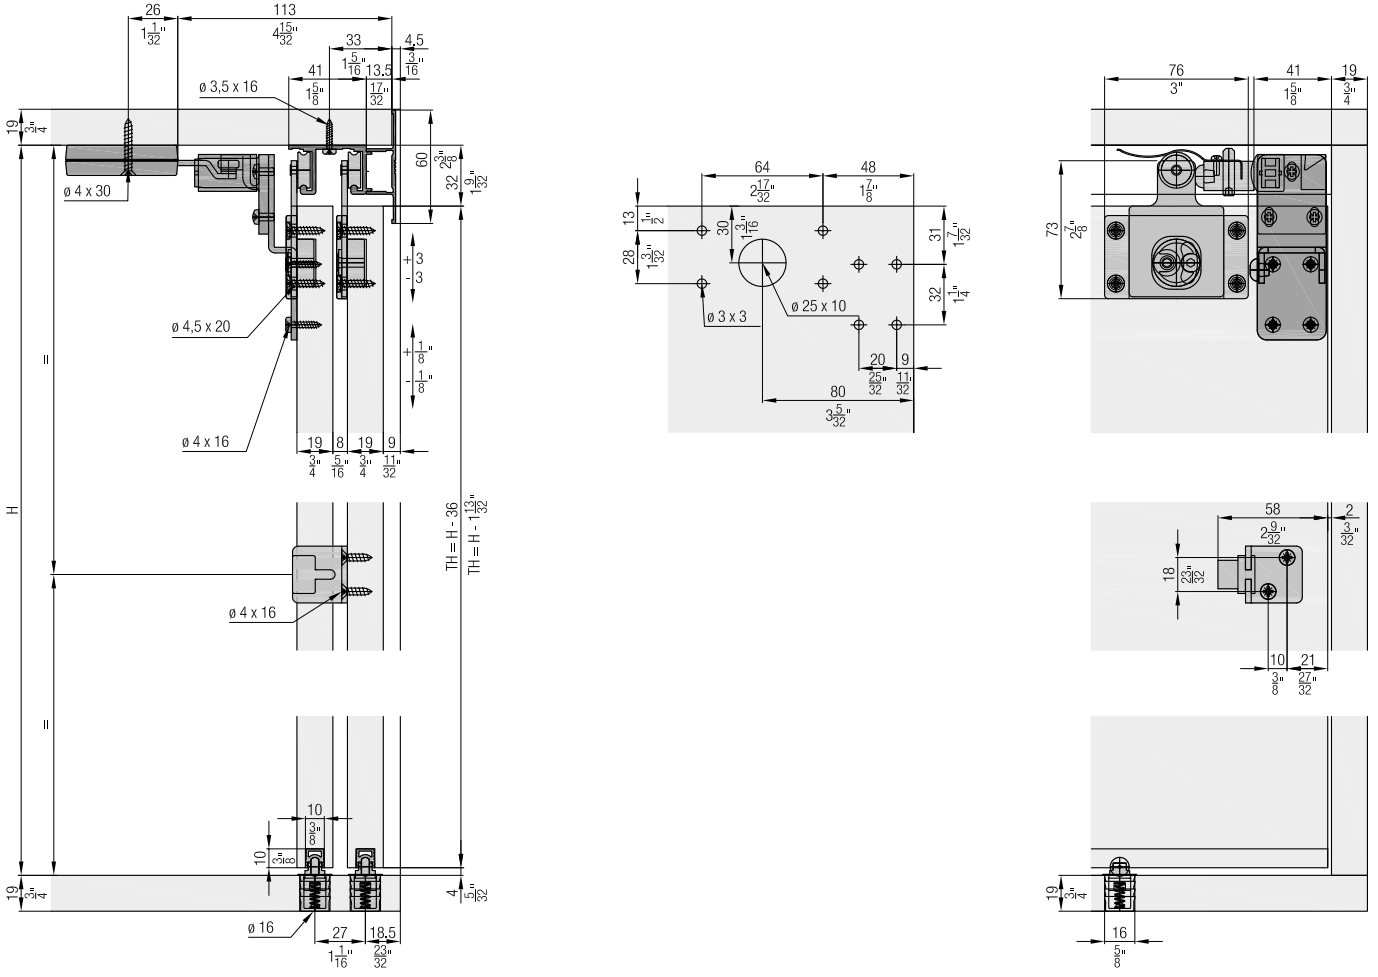

Fitting for 2 top-running wooden doors up to 20 kg (44 lbs.), with screwed on running track and wooden or aluminum clip panel. Soft close optional. Design Inside.

Product highlights

-  **Comfort** High operating convenience thanks to proven running system and optional soft closing technology
-  **Productivity** No cabinet processing, high degree of pre-assembly and access from the front for easy, quick installation

Technical specifications

-  Max. 20 kg (44 lbs.)
-  Max. 2200 mm (7'2 5/8")
-  Max. 1200 mm (3'11 1/4")
-  19 mm (3/4")

Installation examples

Set for 2 wooden doors

	No.
Hawa Combino 20 H IS, for 2 doors	056.3180.071

Set consisting of:

		056.3180.071	No.
	Running gear, steel, zinc-plated	4	056.3176.171
	Running gear housing, plastic, anthracite	4	056.3175.001
	Bottom guide, plastic, gray	2	055.3081.071
	Stopper, plastic, gray	2	056.3189.071
	Stopper, with retention spring, plastic, gray	2	056.3189.072
	Door follower, with 2 doors, steel, zinc-plated	1	055.3124.071
	Countersunk head screw, 4.5x20 mm, steel, zinc-plated	16	600.0000.167

Guide tracks

		mm (inch)	No.
	Guide track, plastic, gray, for glue fixing	2500 (8'2 7/16")	055.3171.250
		3500 (11'5 25/32")	055.3171.350
		6000 (19'8 7/32")	055.3171.600

Panels

		mm (inch)	No.
	Clip-on panel, aluminum, anodized	2500 (8'2 7/16")	056.3174.250
		3500 (11'5 25/32")	056.3174.350
		6000 (19'8 7/32")	056.3174.600