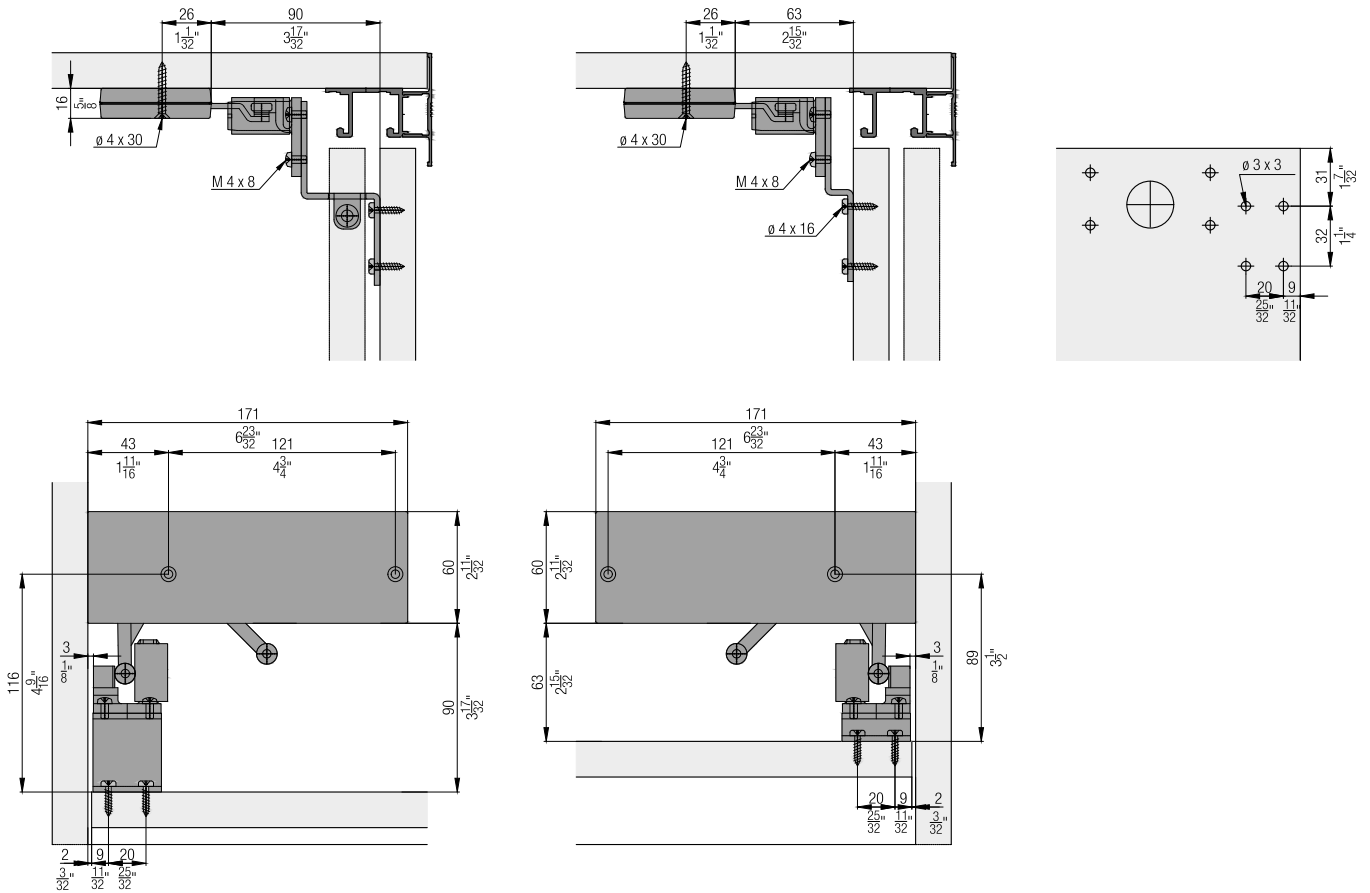

Soft close

Accessories

- Straightening fitting from page 236
- Handle profiles from page 238
- Order overview soft close from page 240

Planning/execution

Further information about the product can be found on www.hawa.com.