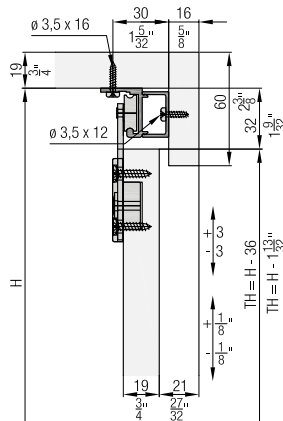

Optional: Installation with wooden panel