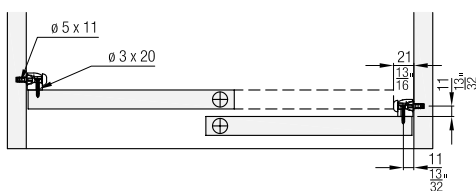

Door centering