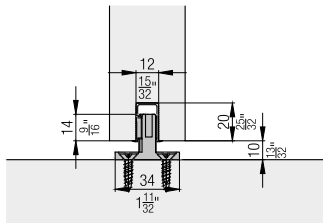

Installation examples

Hawa Confort 120