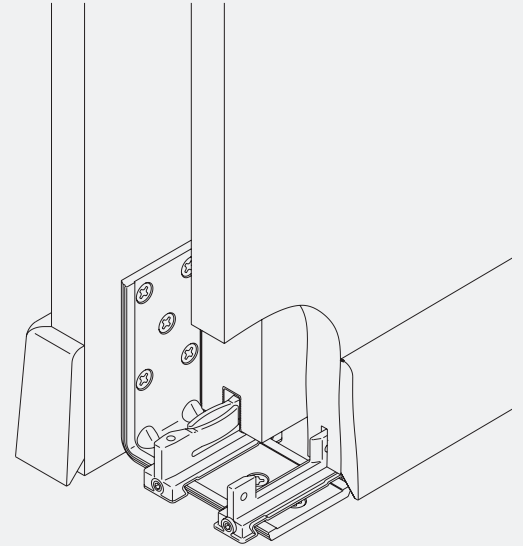

##### Productivity

The guide and catch components are laterally adjustable.

#### Technical specifications

Bottom guides up to 120 kg (265 lbs.):

max.

120 kg (265 lbs.)

Groove widths 5, 6, 7 and 10 mm  
(3/16", 1/4", 9/32", 13/32")

Bottom guides up to 160 kg (353 lbs.):

max.

160 kg (353 lbs.)

Groove width 14 mm  
(9/16")