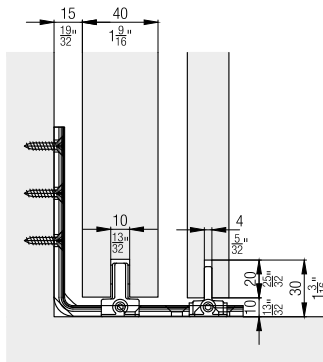

Installation examples

Hawa Confort 120