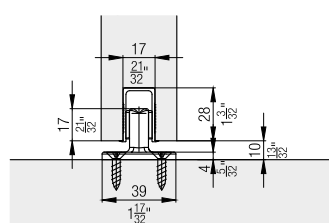

Accessories

Hawa Junior bottom guides for wall mounting, for wooden doors, with door weights up to 120 kg (265 lbs.) and 160 kg (353 lbs.).

Product highlights

Flexibility

Thanks to wall-mounted bottom guide, no problems with crumbly sub-flooring or in the vicinity of a floor heating system

Productivity

The guide and catch components are laterally adjustable.

Technical specifications

Bottom guides up to 120 kg (265 lbs.):

max.

120 kg (265 lbs.)

Groove widths 5, 6, 7 and 10 mm
(3/16", 1/4", 9/32", 13/32")

Bottom guides up to 160 kg (353 lbs.):

max.

160 kg (353 lbs.)

Groove width 14 mm
(9/16")

Installation examples

Hawa Confort 160