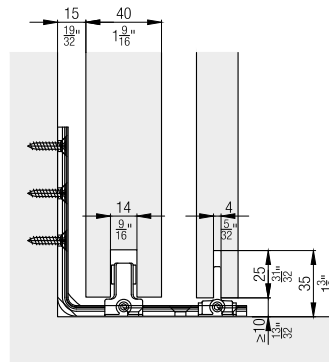

#### Technical specifications

Bottom guides up to 120 kg (265 lbs.):

max.

120 kg (265 lbs.)

Groove widths 5, 6, 7 and 10 mm  
(3/16", 1/4", 9/32", 13/32")

Bottom guides up to 160 kg (353 lbs.):

max.

160 kg (353 lbs.)

Groove width 14 mm  
(9/16")

#### Installation examples

Hawa Confort 120

Hawa Confort 160

**Bottom guides for sliding doors up to 120 kg (265 lbs.), groove widths 5, 6, 7 and 10 mm (3/16", 1/4", 9/32", 13/32")**

		No.
	Floor-mounted guide, plastic, groove width 5 mm (3/16")	10507
	Floor-mounted guide, galvanized steel, groove width 6 mm (1/4")	10508
	Guide, rattle proof, for screw mounting to floor, black plastic, groove width 7 mm (9/32")	20635
	Guide, rattle proof, for screw mounting to floor, black plastic, groove width 10 mm (13/32"), 1 piece	14427
	Guide, rattle proof, for screw mounting to floor, black plastic, groove width 10 mm (13/32"), set of 10 pieces	25958
	Guide, rattle proof, for screw mounting to floor, black plastic, groove width 10 mm (13/32")	25369
	Hawa Confort 120, single, laterally adjustable floor-mounted guide, rattle proof, black plastic, groove width 10 mm (13/32")	14649
	Hawa Confort 120, single, laterally adjustable floor-mounted guide, rattle proof, black plastic, groove width 10 mm (13/32")	16158
	Hawa Confort 120, dual, laterally adjustable floor-mounted guide, rattle proof, black plastic and holding device for trim wall, groove width 10+4 mm (13/32" + 5/32")	14651
	Guide profile, plastic, black, 1300 mm (4'3 3/16")	14540

**Bottom guides, groove widths dimensions**

	No.
	10507
	10508
	20635
	14427
	25958
	25369
	14649
	16158
	16158
	14651
	14540