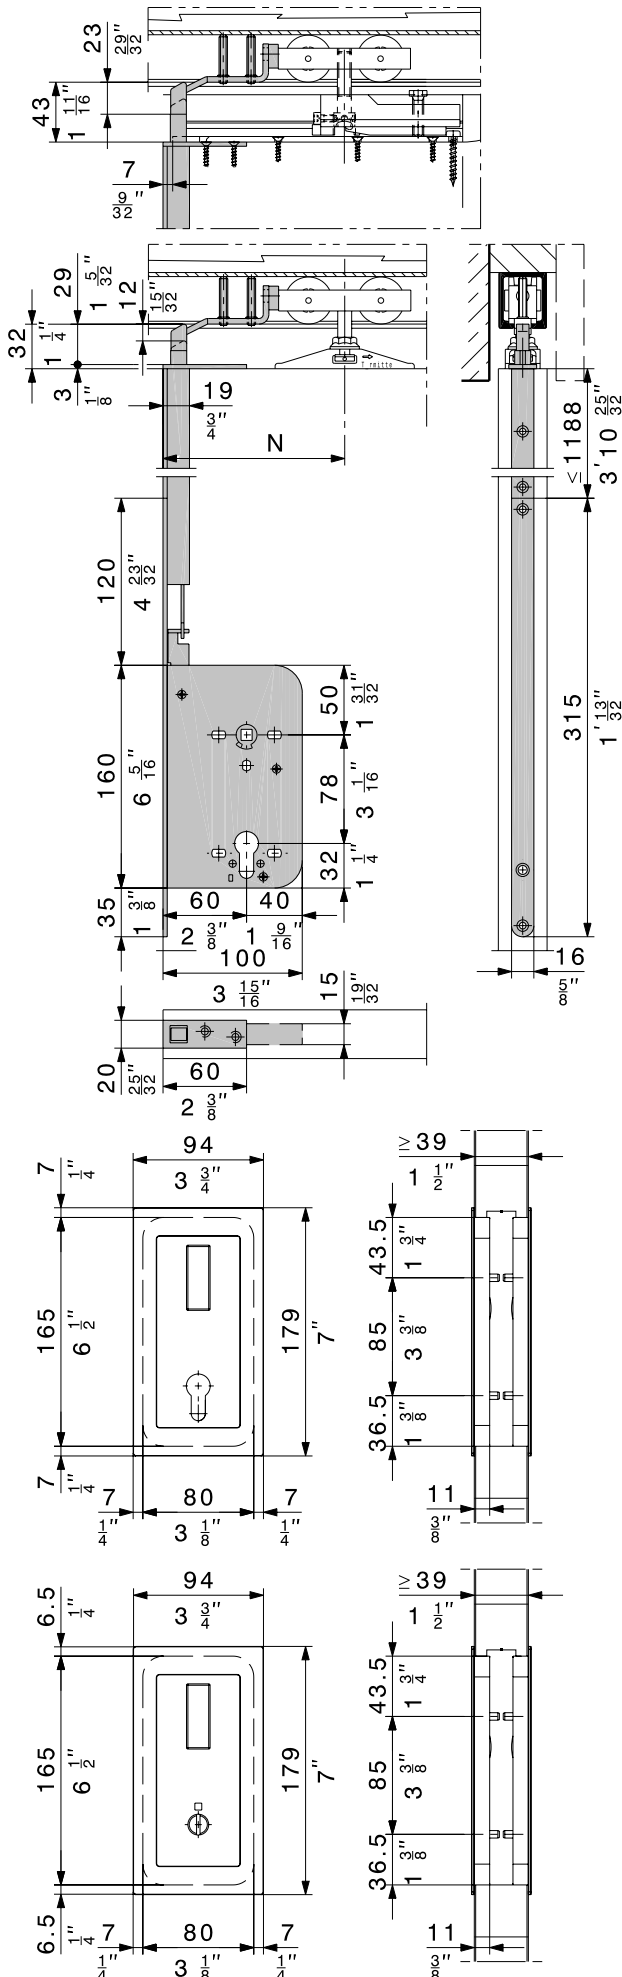

Accessories

Hawa Silent Stop, bar bolt lock for sliding doors with a height of up to 2350 mm (7'8 ⁷/₁₆") and a max. door weight of 160 kg (352 lbs.).

Description

This reliable lock closes in the running track. Special strike plates are available for installing the lock in the running tracks of Hawa Junior hardware for door weights of up to 160 kg (352 lbs.). A variety of corresponding inlet apertures are also available.

Bar bolt lock Hawa Silent Stop

	code
 <ul style="list-style-type: none"> Steel galvanized Left- and right-hand use Backset 60 mm (2 ³/₈") Aperture spacing 78 mm (3 ⁵/₈") Forend 16/3/315 mm (⁵/₈" / ¹/₈" / 1 ¹³/₃₂") Socket 8 mm (⁵/₁₆") Without strike plate Push bar, guide profile and lock plate can be shortened 	
with hinged-ring key	14349
for 17 mm (¹¹ / ₁₆ ") profiled cylinder	14350
with 7 mm (⁹ / ₃₂ ") socket (WC)	14351

Inlets for Hawa Silent Stop bar bolt lock

	code
 <ul style="list-style-type: none"> Set of inlets Stainless steel brushed Wood thickness 39–70 mm (1 ¹⁷/₃₂" – 2 ³/₄") Aperture spacing 78 mm (3 ⁵/₈") Set comprising: 2 inlets Thumbturn above, 8 mm (⁵/₁₆") thorn 	
with hinged-ring key	24831
for 17 mm (¹¹ / ₁₆ ") profiled cylinder	24832
 <ul style="list-style-type: none"> Set of inlets for WC bar bolt lock Stainless steel brushed Wood thickness 39–70 mm (1 ¹⁷/₃₂" – 2 ³/₄") Aperture spacing 78 mm (3 ⁵/₈") Set comprising: 1 inlet external, with visible plate green/red 1 inlet interior, thumbturn above, 8 mm (⁵/₁₆") thorn, thumbturn WC, 7 mm (⁹/₃₂") thorn 	24833

Subject to modification. Metric specifications are exact. Inches are approximate.