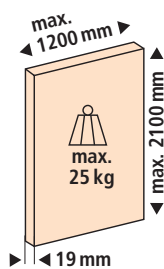

Montageanleitung Mounting instructions Instructions de montage

Türgewichte
Door weights
Poids de portes 70

Garnituren / Sets / Garnitures

2 Türen Doors Portes		No. 040.3144.071		3 Türen Doors Portes		No. 040.3144.072	
	2x		2x		4x		4x
	2x		2x		2x		2x
	4x		4x		4x		2x
	4x		4x		4x		4x
	22x		1x		36x		1x
	1x		1x		1x		1x

Gr./Size

Art. No./Cat. No.

2500 mm

040.3119.250

3500 mm

040.3119.350

6000 mm

040.3119.600