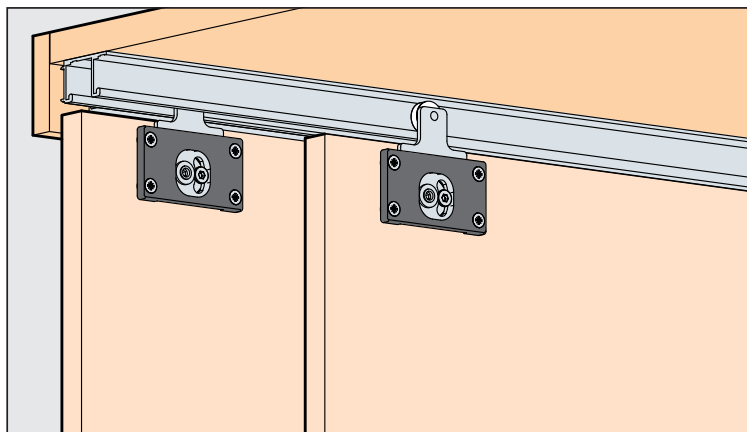

Montageanleitung Mounting instructions Instructions de montage

Garnituren / Sets / Garnitures

| Hawa Combino 20 Hawa Combino 35 | |
|------------------------------------|--|
| 2 Türen Doors Portes | 20 No. 056.3181.071 35 No. 056.3181.073 |
| COMBINO 20 4 x | COMBINO 35 4 x |
| | |
| 2 x | |
| | |
| 2 x | 4 x 2 x |
| | |
| 2 x | 1 x |
| | |
| 4 x | 4 x |

Zubehör / Accessories / Accessoires

Einfachlaufschiene Alu, gelocht

Single running track, aluminium, pre-drilled
Rail de roulement simple en alu, perforé

Gr./Size

Art. No.

2500 mm 056.3011.250
3500 mm 056.3011.350
6000 mm 056.3011.600