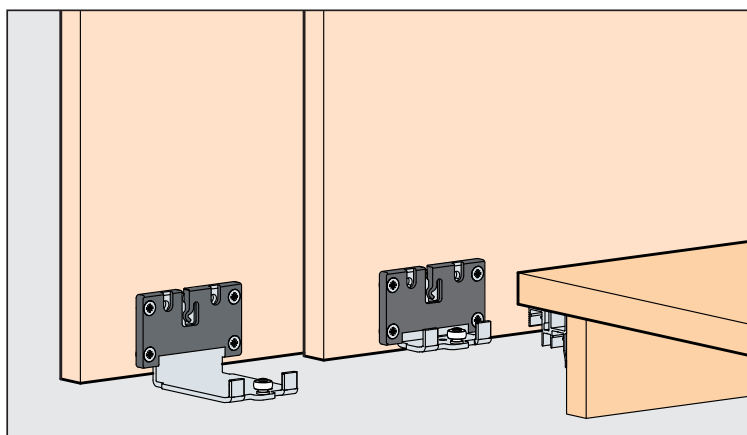

Montageanleitung Mounting instructions Instructions de montage

Garnituren / Sets / Garnitures

| Hawa Combino 20 Hawa Combino 35 | |
|------------------------------------|--|
| 2 Türen Doors Portes | 20 No. 056.3181.071 35 No. 056.3181.073 |
| COMBINO 20 4 x | COMBINO 35 4 x |
| | |
| 2 x | |
| | |
| 2 x | 4 x 2 x |
| | |
| 2 x | 1 x |
| | |
| 4 x | 4 x |